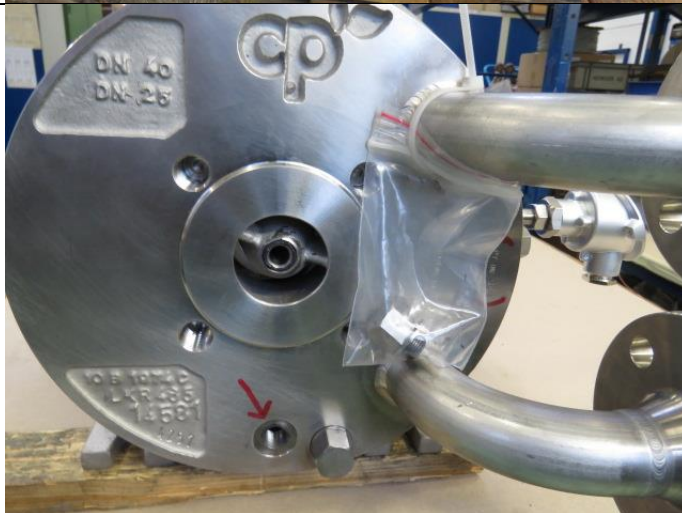

Drain plug with MKP: Normal situation, mounted.

Drain plug with MKP: removed.

Drain plug with MKP: supplied attached loose to pump.

Drain plug with MKP with heating jacket and heating connections: Normal situation, mounted.

Drain plug with MKP with heating jacket and heating connections: removed.

Drain plug with MKP with heating jacket and heating connections: supplied attached loose to pump.

Drain plug with MKPL: Normal situation, mounted.

Drain plug with MKPL: removed.

Drain plug with MKPL: supplied attached loose to pump.

	<p>Drain plug with MSKP: Normal situation, mounted.</p>
	<p>Drain plug with MSKP: removed.</p>
	<p>Drain plug with MSKP: supplied attached loose to pump.</p>