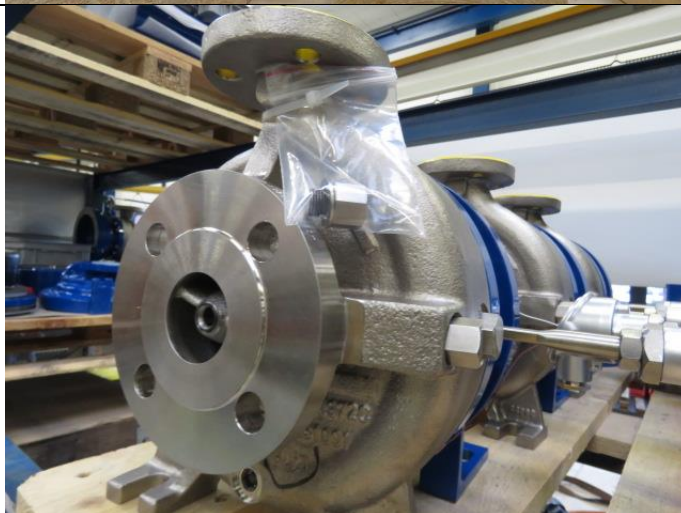

Drain plug with MKP: Normal situation, mounted.

Drain plug with MKP: removed.

Drain plug with MKP: supplied attached loose to pump.

Drain plug with MKP with heating jacket and heating connections: Normal situation, mounted.

Drain plug with MKP with heating jacket and heating connections: removed.

Drain plug with MKP with heating jacket and heating connections: supplied attached loose to pump.

Drain plug with MKPL: Normal situation, mounted.

Drain plug with MKPL: removed.

Drain plug with MKPL: supplied attached loose to pump.

	<p>Drain plug with MSKP: Normal situation, mounted.</p>
	<p>Drain plug with MSKP: removed.</p>
	<p>Drain plug with MSKP: supplied attached loose to pump.</p>